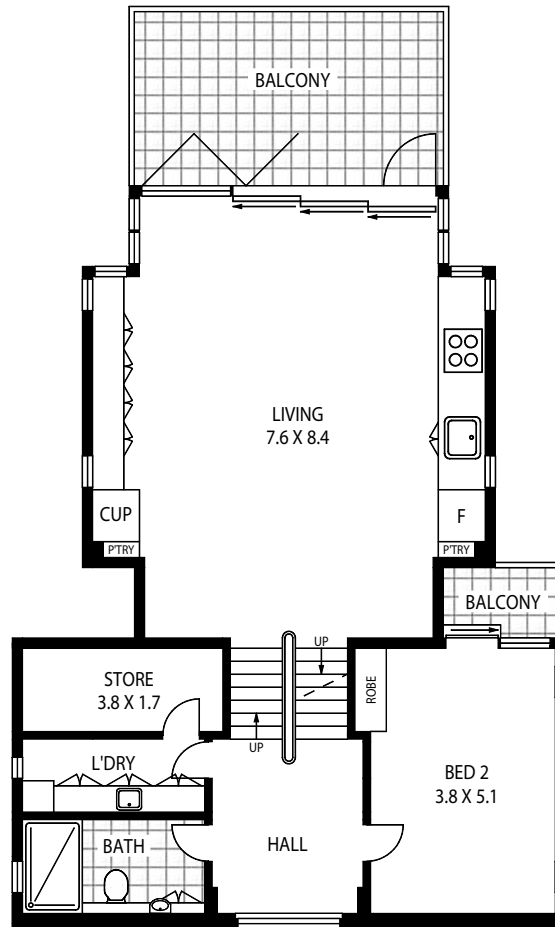

## HAMILTON ISLAND YACHT CLUB VILLA 16, 17, 18, 23, 24, 25, 26, 27, 29 & 30

GROSS INTERNAL AREA: APPROX 227 SQM

Disclaimer: Floor plans / site plans are intended as a guide only. No representations or warranties of any nature whatsoever are given or intended and any person using this information should always rely on their own enquiries.

LOWER LEVEL

MID LEVEL

UPPER LEVEL

## HAMILTON ISLAND YACHT CLUB VILLA 31, 33, 34, 35

GROSS INTERNAL AREA: APPROX 227 SQM

Disclaimer: Floor plans / site plans are intended as a guide only. No representations or warranties of any nature whatsoever are given or intended and any person using this information should always rely on their own enquiries.