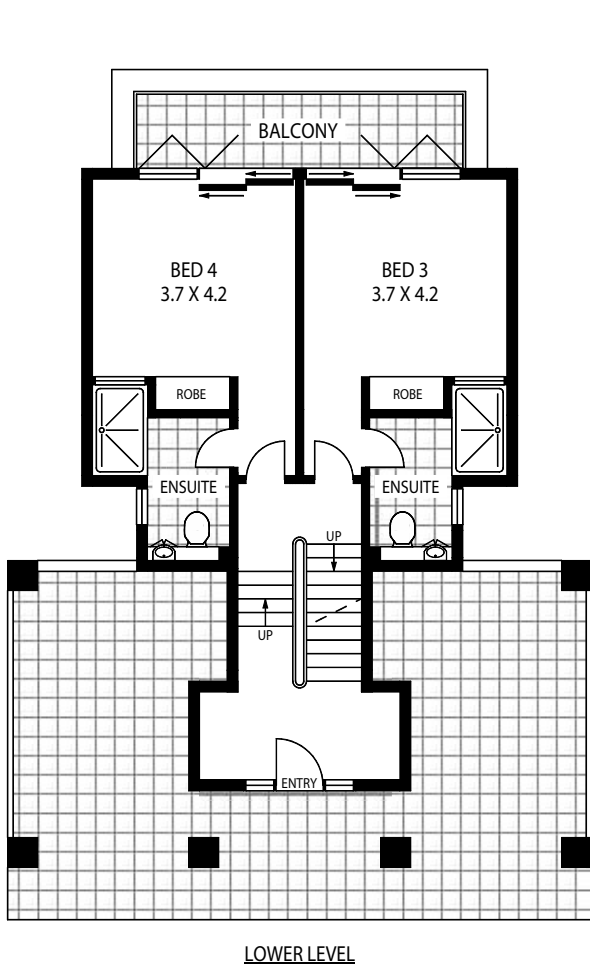

## HAMILTON ISLAND YACHT CLUB VILLA 1, 2, 3, 4, 5, 6, 7, 8, 9, 10, 11, 12 & 14

GROSS INTERNAL AREA: APPROX 214 SQM

Disclaimer: Floor plans / site plans are intended as a guide only. No representations or warranties of any nature whatsoever are given or intended and any person using this information should always rely on their own enquiries.

# HAMILTON ISLAND YACHT CLUB VILLA 13 & 15

GROSS INTERNAL AREA: APPROX 329 SQM

Disclaimer: Floor plans / site plans are intended as a guide only. No representations or warranties of any nature whatsoever are given or intended and any person using this information should always rely on their own enquiries.

## HAMILTON ISLAND YACHT CLUB VILLA 16, 17, 18, 23, 24, 25, 26, 27, 29 & 30

GROSS INTERNAL AREA: APPROX 227 SQM

Disclaimer: Floor plans / site plans are intended as a guide only. No representations or warranties of any nature whatsoever are given or intended and any person using this information should always rely on their own enquiries.