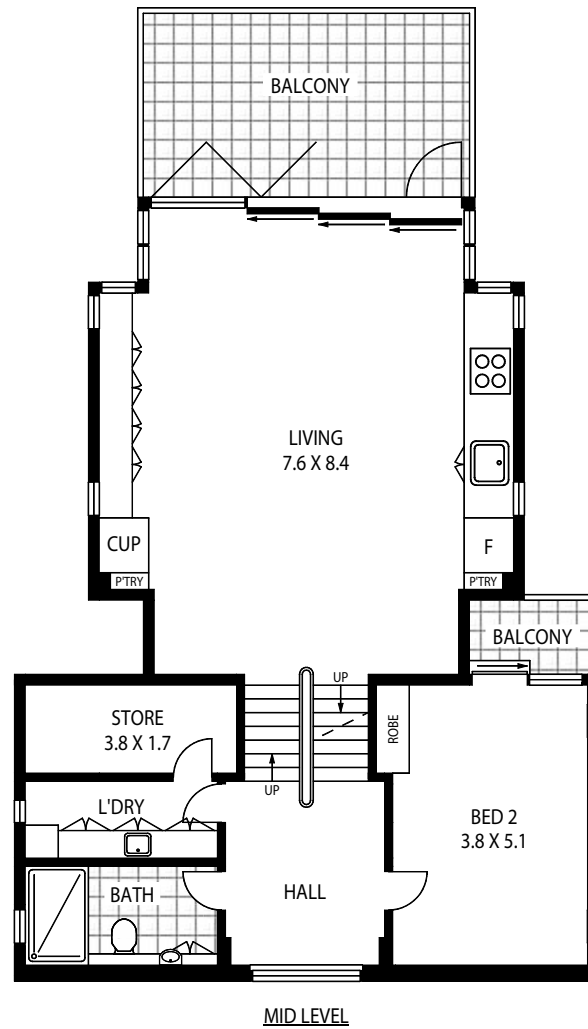

## HAMILTON ISLAND YACHT CLUB VILLA 1, 2, 3, 4, 5, 6, 7, 8, 9, 10, 11, 12 & 14

GROSS INTERNAL AREA: APPROX 214 SQM

Disclaimer: Floor plans / site plans are intended as a guide only. No representations or warranties of any nature whatsoever are given or intended and any person using this information should always rely on their own enquiries.

# HAMILTON ISLAND YACHT CLUB VILLA 13 & 15

GROSS INTERNAL AREA: APPROX 329 SQM

Disclaimer: Floor plans / site plans are intended as a guide only. No representations or warranties of any nature whatsoever are given or intended and any person using this information should always rely on their own enquiries.

## HAMILTON ISLAND YACHT CLUB VILLA 16, 17, 18, 23, 24, 25, 26, 27, 29 & 30

GROSS INTERNAL AREA: APPROX 227 SQM

Disclaimer: Floor plans / site plans are intended as a guide only. No representations or warranties of any nature whatsoever are given or intended and any person using this information should always rely on their own enquiries.