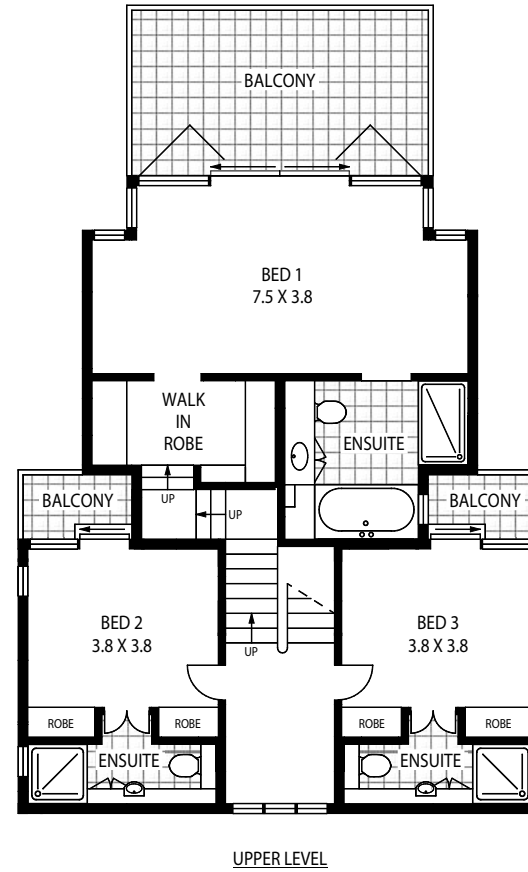

## HAMILTON ISLAND YACHT CLUB VILLA 1, 2, 3, 4, 5, 6, 7, 8, 9, 10, 11, 12 & 14

GROSS INTERNAL AREA: APPROX 214 SQM

Disclaimer: Floor plans / site plans are intended as a guide only. No representations or warranties of any nature whatsoever are given or intended and any person using this information should always rely on their own enquiries.