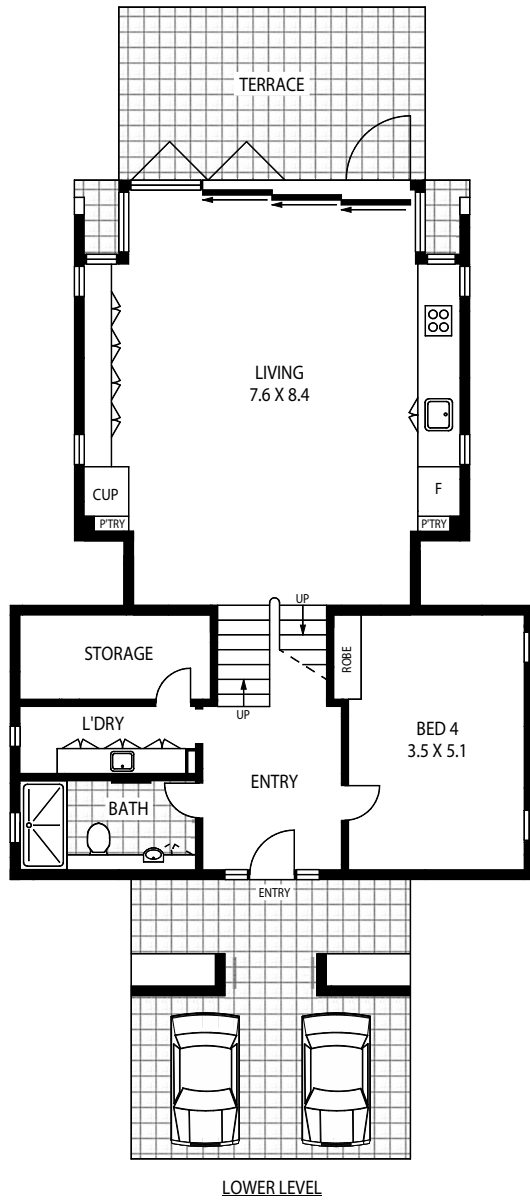

## HAMILTON ISLAND YACHT CLUB VILLA 1, 2, 3, 4, 5, 6, 7, 8, 9, 10, 11, 12 & 14

GROSS INTERNAL AREA: APPROX 214 SQM

Disclaimer: Floor plans / site plans are intended as a guide only. No representations or warranties of any nature whatsoever are given or intended and any person using this information should always rely on their own enquiries.

# HAMILTON ISLAND YACHT CLUB VILLA 13 & 15

GROSS INTERNAL AREA: APPROX 329 SQM

Disclaimer: Floor plans / site plans are intended as a guide only. No representations or warranties of any nature whatsoever are given or intended and any person using this information should always rely on their own enquiries.

## HAMILTON ISLAND YACHT CLUB VILLA 16, 17, 18, 23, 24, 25, 26, 27, 29 & 30

GROSS INTERNAL AREA: APPROX 227 SQM

Disclaimer: Floor plans / site plans are intended as a guide only. No representations or warranties of any nature whatsoever are given or intended and any person using this information should always rely on their own enquiries.