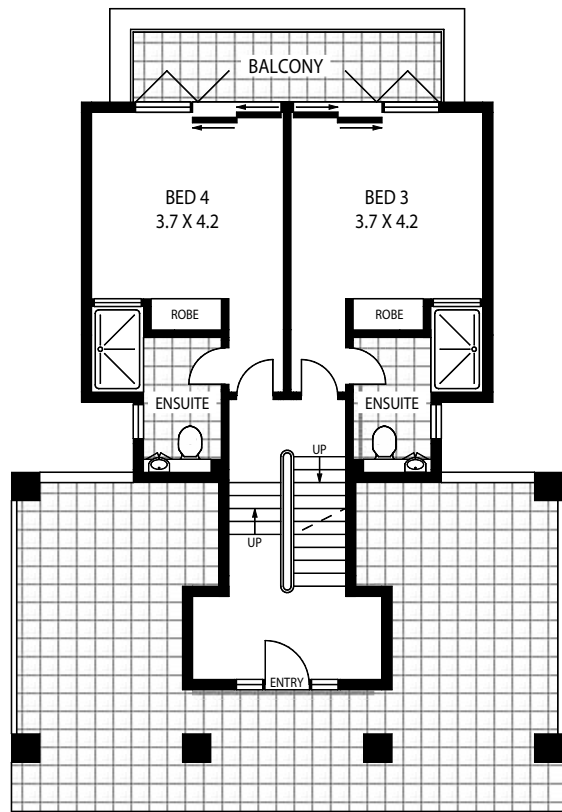

## HAMILTON ISLAND YACHT CLUB VILLA 1, 2, 3, 4, 5, 6, 7, 8, 9, 10, 11, 12 & 14

GROSS INTERNAL AREA: APPROX 214 SQM

Disclaimer: Floor plans / site plans are intended as a guide only. No representations or warranties of any nature whatsoever are given or intended and any person using this information should always rely on their own enquiries.

# HAMILTON ISLAND YACHT CLUB VILLA 13 & 15

GROSS INTERNAL AREA: APPROX 329 SQM

Disclaimer: Floor plans / site plans are intended as a guide only. No representations or warranties of any nature whatsoever are given or intended and any person using this information should always rely on their own enquiries.

## HAMILTON ISLAND YACHT CLUB VILLA 16, 17, 18, 23, 24, 25, 26, 27, 29 & 30

GROSS INTERNAL AREA: APPROX 227 SQM

Disclaimer: Floor plans / site plans are intended as a guide only. No representations or warranties of any nature whatsoever are given or intended and any person using this information should always rely on their own enquiries.