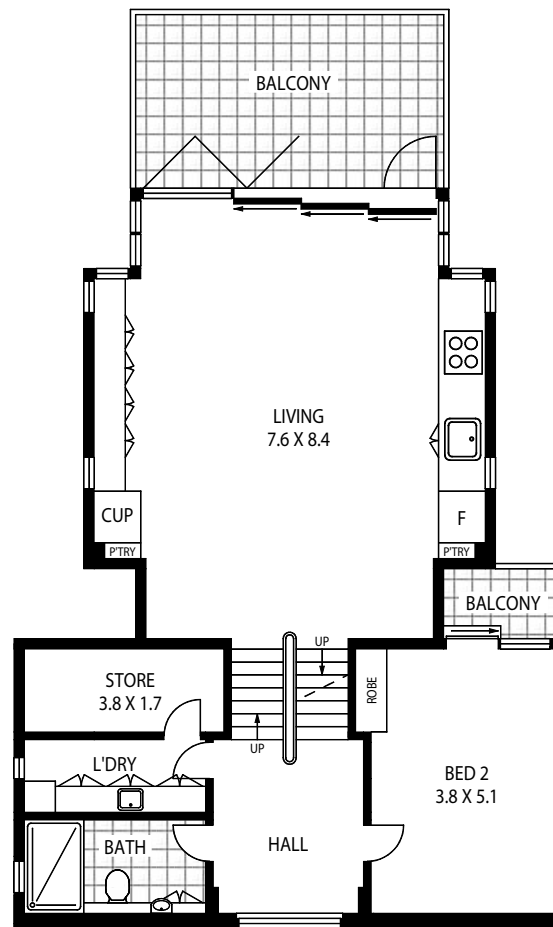

MID LEVEL

HAMILTON ISLAND YACHT CLUB VILLA 31, 33, 34, 35

GROSS INTERNAL AREA: APPROX 227 SQM

Disclaimer: Floor plans / site plans are intended as a guide only. No representations or warranties of any nature whatsoever are given or intended and any person using this information should always rely on their own enquiries.