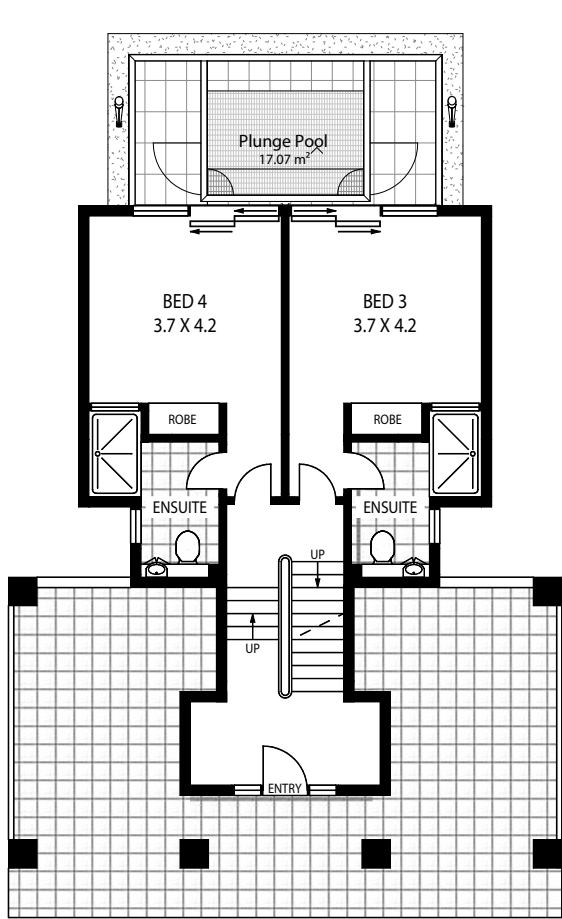

## HAMILTON ISLAND YACHT CLUB VILLA 16, 17, 18, 23, 24, 25, 26, 27, 29 & 30

GROSS INTERNAL AREA: APPROX 227 SQM

Disclaimer: Floor plans / site plans are intended as a guide only. No representations or warranties of any nature whatsoever are given or intended and any person using this information should always rely on their own enquiries.

LOWER LEVEL

MID LEVEL

UPPER LEVEL

## HAMILTON ISLAND YACHT CLUB VILLA 31, 33, 34, 35

GROSS INTERNAL AREA: APPROX 227 SQM

Disclaimer: Floor plans / site plans are intended as a guide only. No representations or warranties of any nature whatsoever are given or intended and any person using this information should always rely on their own enquiries.

# HAMILTON ISLAND YACHT CLUB VILLA 32

GROSS INTERNAL AREA: APPROX 227 SQM

Disclaimer: Floor plans / site plans are intended as a guide only. No representations or warranties of any nature whatsoever are given or intended and any person using this information should always rely on their own enquiries.