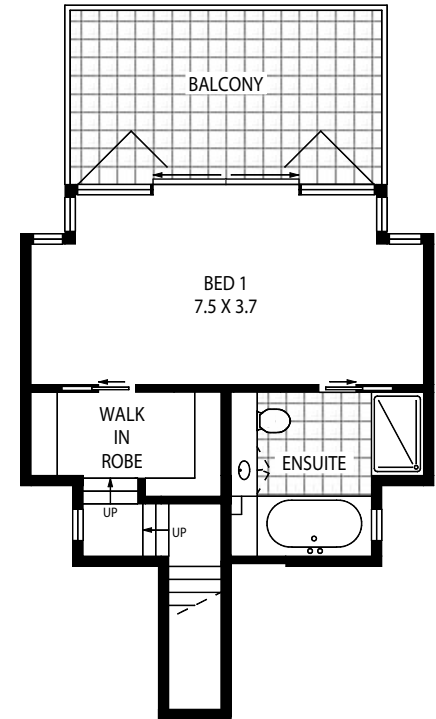

## HAMILTON ISLAND YACHT CLUB VILLA 16, 17, 18, 23, 24, 25, 26, 27, 29 & 30

GROSS INTERNAL AREA: APPROX 227 SQM

Disclaimer: Floor plans / site plans are intended as a guide only. No representations or warranties of any nature whatsoever are given or intended and any person using this information should always rely on their own enquiries.

LOWER LEVEL

MID LEVEL

UPPER LEVEL

## HAMILTON ISLAND YACHT CLUB VILLA 31, 33, 34, 35

GROSS INTERNAL AREA: APPROX 227 SQM

Disclaimer: Floor plans / site plans are intended as a guide only. No representations or warranties of any nature whatsoever are given or intended and any person using this information should always rely on their own enquiries.