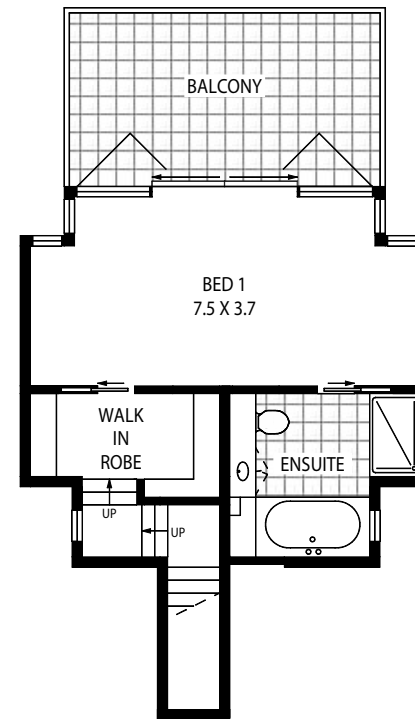

# HAMILTON ISLAND YACHT CLUB VILLA 13 & 15

GROSS INTERNAL AREA: APPROX 329 SQM

Disclaimer: Floor plans / site plans are intended as a guide only. No representations or warranties of any nature whatsoever are given or intended and any person using this information should always rely on their own enquiries.

## HAMILTON ISLAND YACHT CLUB VILLA 16, 17, 18, 23, 24, 25, 26, 27, 29 & 30

GROSS INTERNAL AREA: APPROX 227 SQM

Disclaimer: Floor plans / site plans are intended as a guide only. No representations or warranties of any nature whatsoever are given or intended and any person using this information should always rely on their own enquiries.

LOWER LEVEL

MID LEVEL

UPPER LEVEL

## HAMILTON ISLAND YACHT CLUB VILLA 31, 33, 34, 35

GROSS INTERNAL AREA: APPROX 227 SQM

Disclaimer: Floor plans / site plans are intended as a guide only. No representations or warranties of any nature whatsoever are given or intended and any person using this information should always rely on their own enquiries.