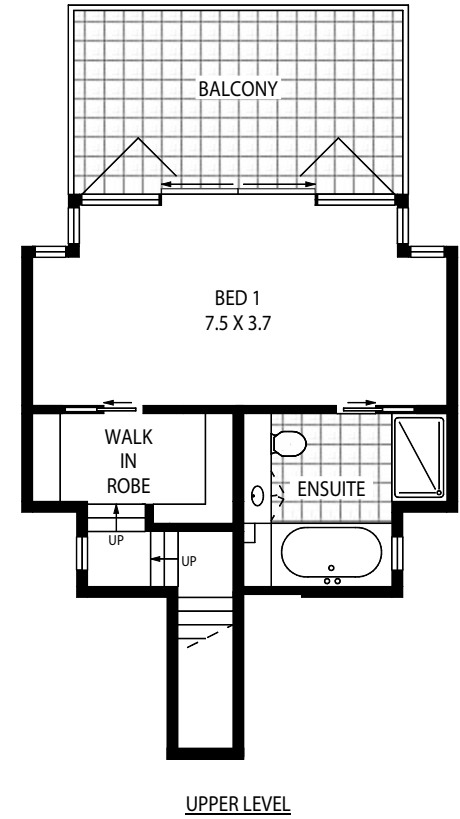

## HAMILTON ISLAND YACHT CLUB VILLA 1, 2, 3, 4, 5, 6, 7, 8, 9, 10, 11, 12 & 14

GROSS INTERNAL AREA: APPROX 214 SQM

Disclaimer: Floor plans / site plans are intended as a guide only. No representations or warranties of any nature whatsoever are given or intended and any person using this information should always rely on their own enquiries.

# HAMILTON ISLAND YACHT CLUB VILLA 13 & 15

GROSS INTERNAL AREA: APPROX 329 SQM

Disclaimer: Floor plans / site plans are intended as a guide only. No representations or warranties of any nature whatsoever are given or intended and any person using this information should always rely on their own enquiries.

## HAMILTON ISLAND YACHT CLUB VILLA 16, 17, 18, 23, 24, 25, 26, 27, 29 & 30

GROSS INTERNAL AREA: APPROX 227 SQM

Disclaimer: Floor plans / site plans are intended as a guide only. No representations or warranties of any nature whatsoever are given or intended and any person using this information should always rely on their own enquiries.